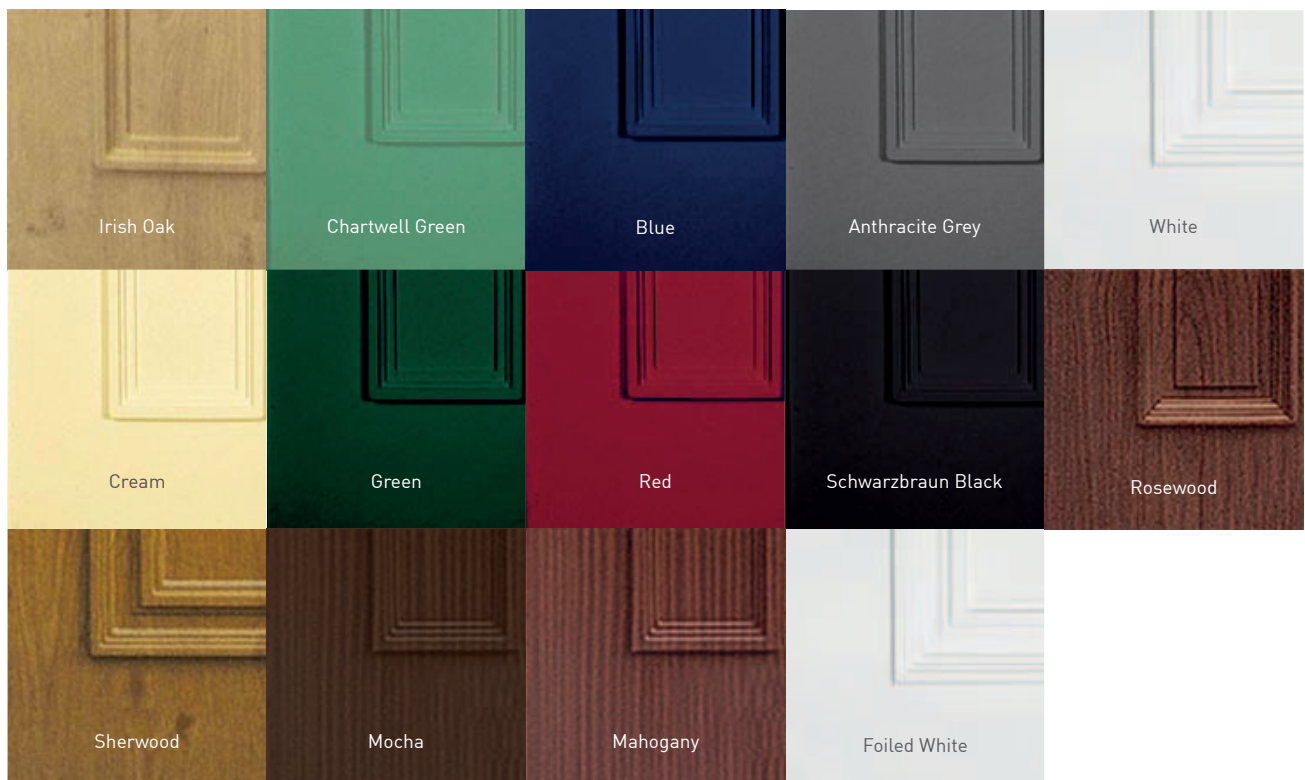

Life in Full Colour

We were the UK's first door panel company to offer a comprehensive range of foiled coloured door panels including flat and feature panels. Our range extends to rosewood, sherwood oak, mocha, two mahoganies, anthracite grey, cream, black (schwarzbraun), red, blue, green, standard white and foiled ash white, and now Irish oak and chartwell green as industry firsts.

At a time when some other door companies just offer plain white and a few woodgrain effects, we clearly lead the market. Today's consumer wants choice and we are giving that in our extended range of colours, which are capable of matching any coloured door frame. Grain runs vertically on door & side panels, horizontally on conservatory panels.

“Choose your colours carefully and much like the interior of your home you can create an exterior entrance as individual as you. Make sure your installer offers you Nicedor”

REINFORCING OPTIONS

All our door panels are available with the following: Standard poly, 4mm MDF and double MDF