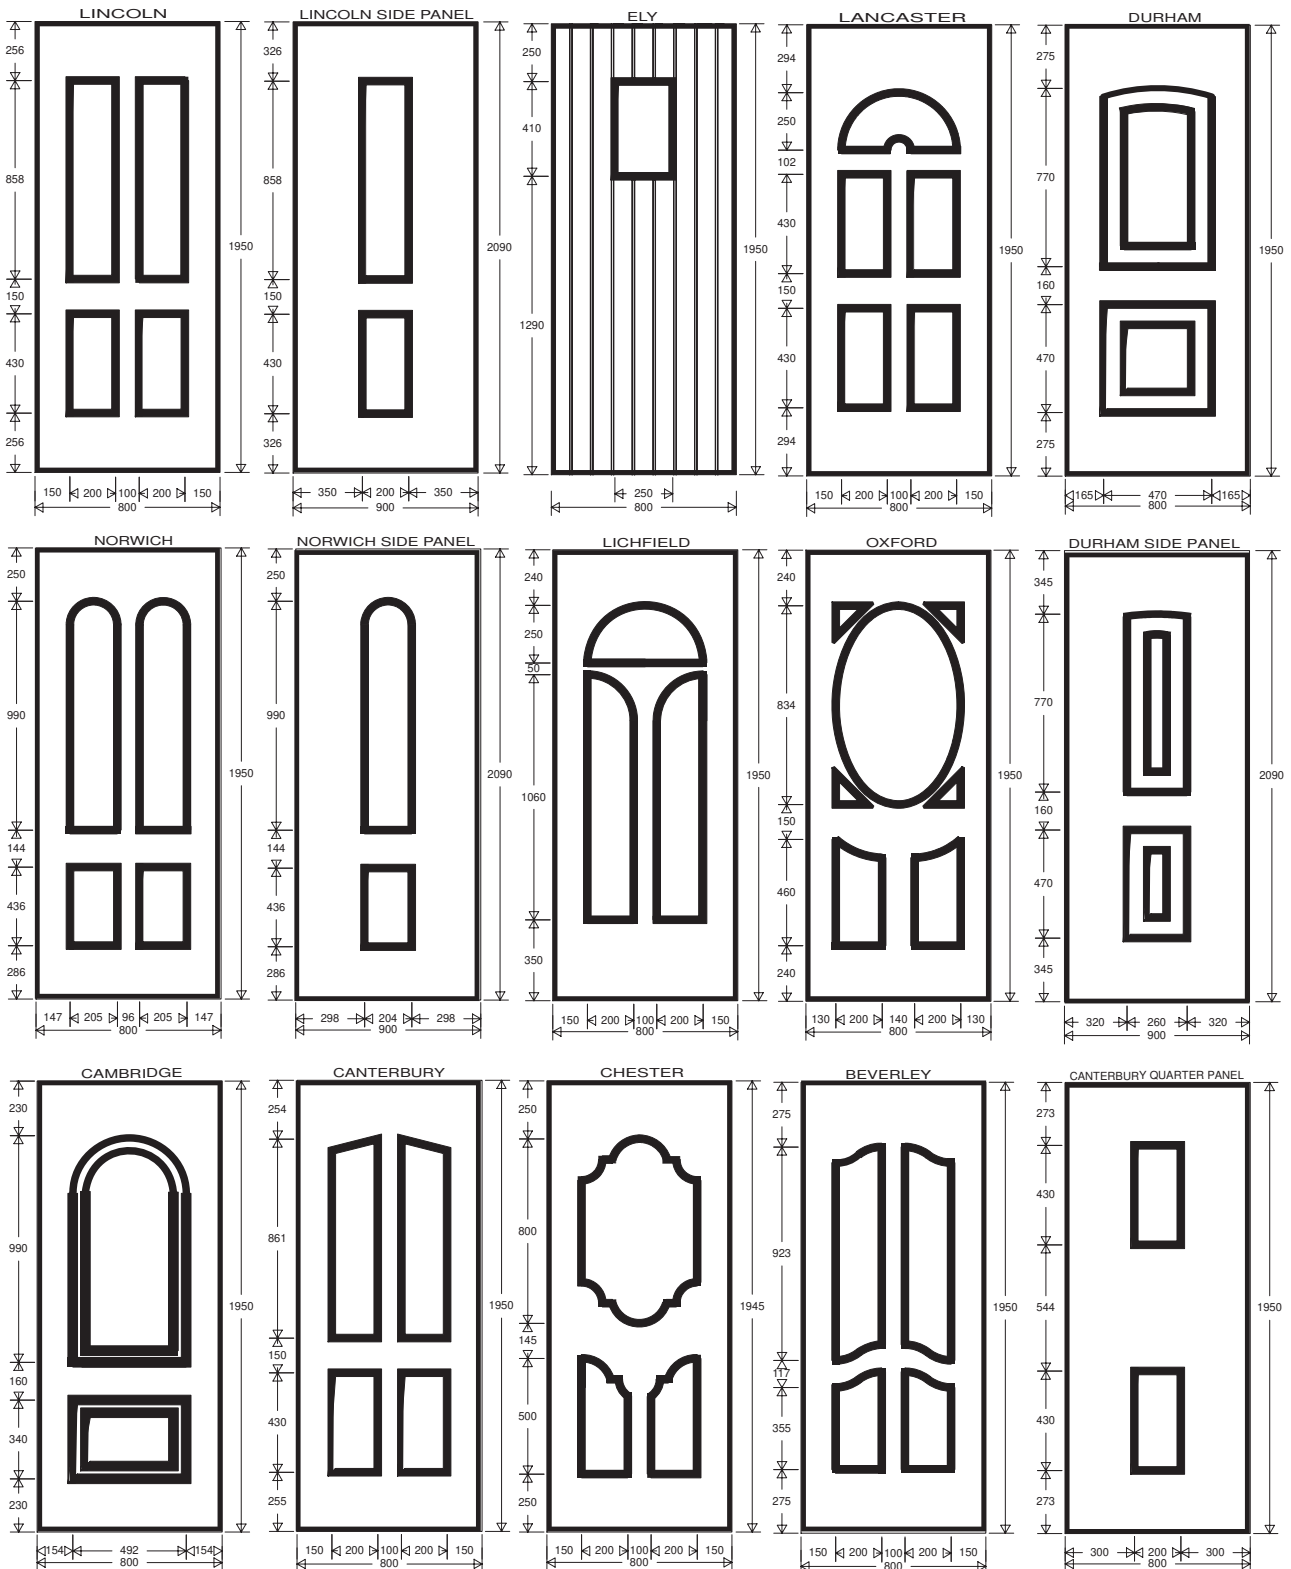

Panel sizes